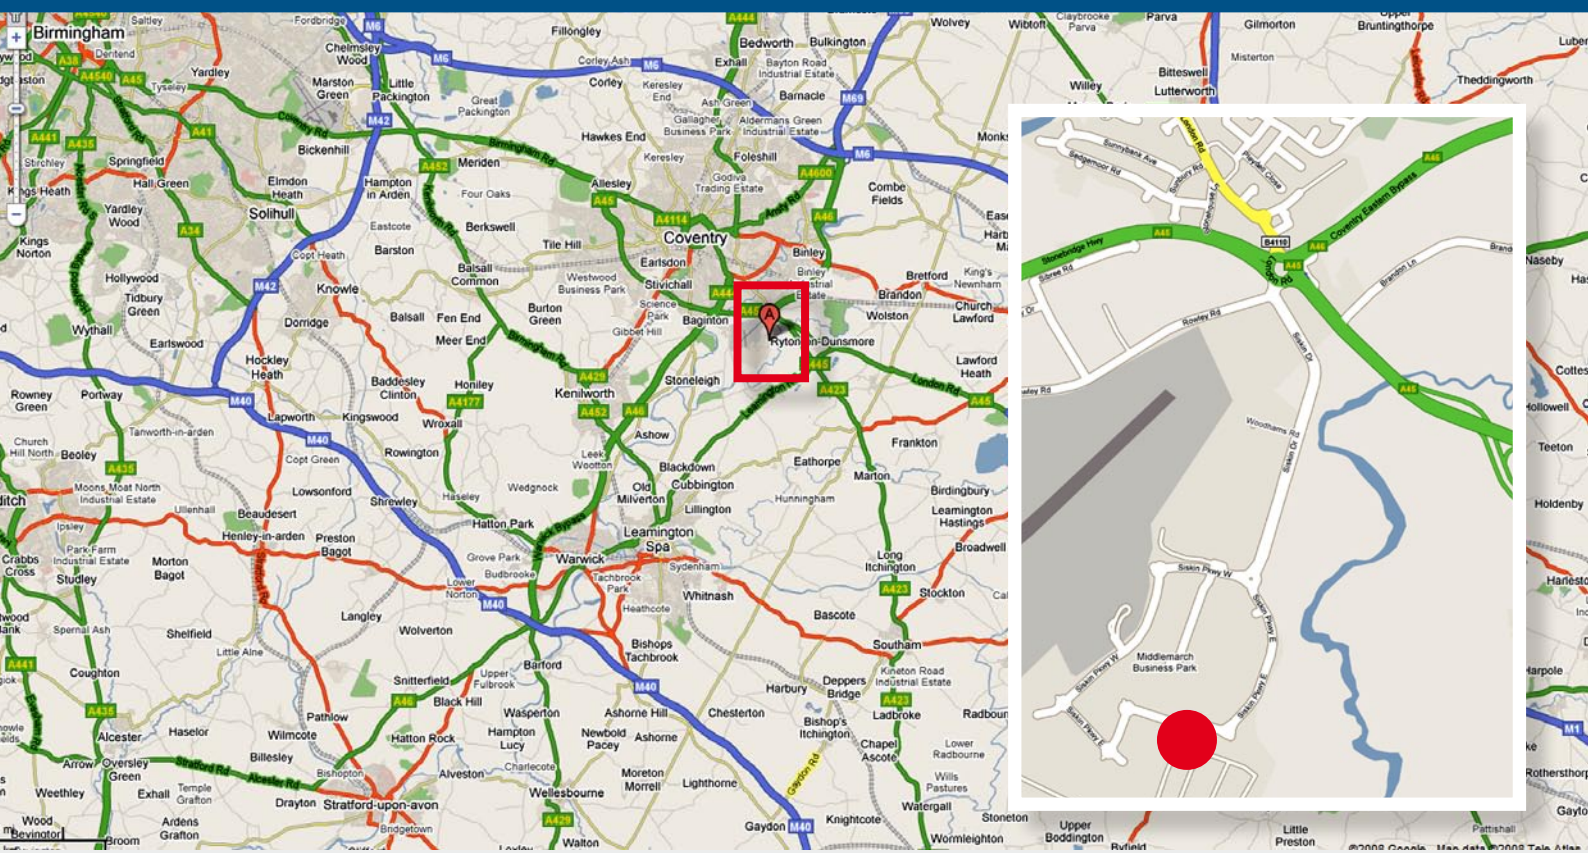

### Directions from Birmingham International Airport

1. Head southwest on Elmdon Lane toward A45/Coventry Rd 0.1 mi
2. Turn left at A45/Coventry Rd  
Continue to follow A45  
Go through 2 roundabouts 14.1 mi
3. At the roundabout, take the 4th exit onto Siskin Dr heading to Baginton 0.1 mi
4. At the roundabout, take the 1st exit and stay on Siskin Dr 0.6 mi
5. At the roundabout, take the 1st exit onto Siskin Pkwy E
6. Continue to next Roundabout take 1st exit to Cobalt Centre and follow to the right.

### Directions from M6 North

1. Head South on M6
2. At junction 2, take the M69 exit to A46/M1/Leic'r/Cov (E) 0.2 mi
3. Keep right at the fork, follow signs for A46/Coventry 0.1 mi
4. At the roundabout, take the 3rd exit toward A46/Warwick/Coventry (E)/Coventry (S)  
Go through 1 roundabout 0.6 mi
5. At the roundabout, take the 3rd exit onto the A46 ramp to Coventry (E & S)/Warwick/M40 0.5 mi
6. Merge onto A46  
Go through 2 roundabouts 4.2 mi

### Directions from M1 South

1. Head Northwest on M1
2. At junction 17, exit onto M45 toward Coventry (N & E) 7.8 mi
3. At the roundabout, take the 1st exit onto A45/Coventry Rd heading to Coventry/Rugby/Birmingham

### Directions from M40

1. At junction 15 of M40, take the A46/A429 exit 0.2 mi
2. At the roundabout, take the 4th exit onto A46 heading to M69/Coventry/Kenilworth 10.0 mi
3. Take the A46 exit toward M69/A45 0.2 mi
4. At the roundabout, take the 4th exit onto the A46/A45 ramp to M69/Coventry (N & E)/Willenhall/London/M45/M1/Leicester/Northampton/Ryton-on-Dunsmore 0.5 mi
5. Merge onto A45/Stonebridge Hwy 1.2 mi
6. At the roundabout, take the 4th exit onto Siskin Dr heading to Baginton 0.1 mi
7. At the roundabout, take the 1st exit and stay on Siskin Dr 0.6 mi
8. At the roundabout, take the 1st exit onto Siskin Pkwy E
9. Continue to next Roundabout take 1st exit to Cobalt Centre and follow to the right.